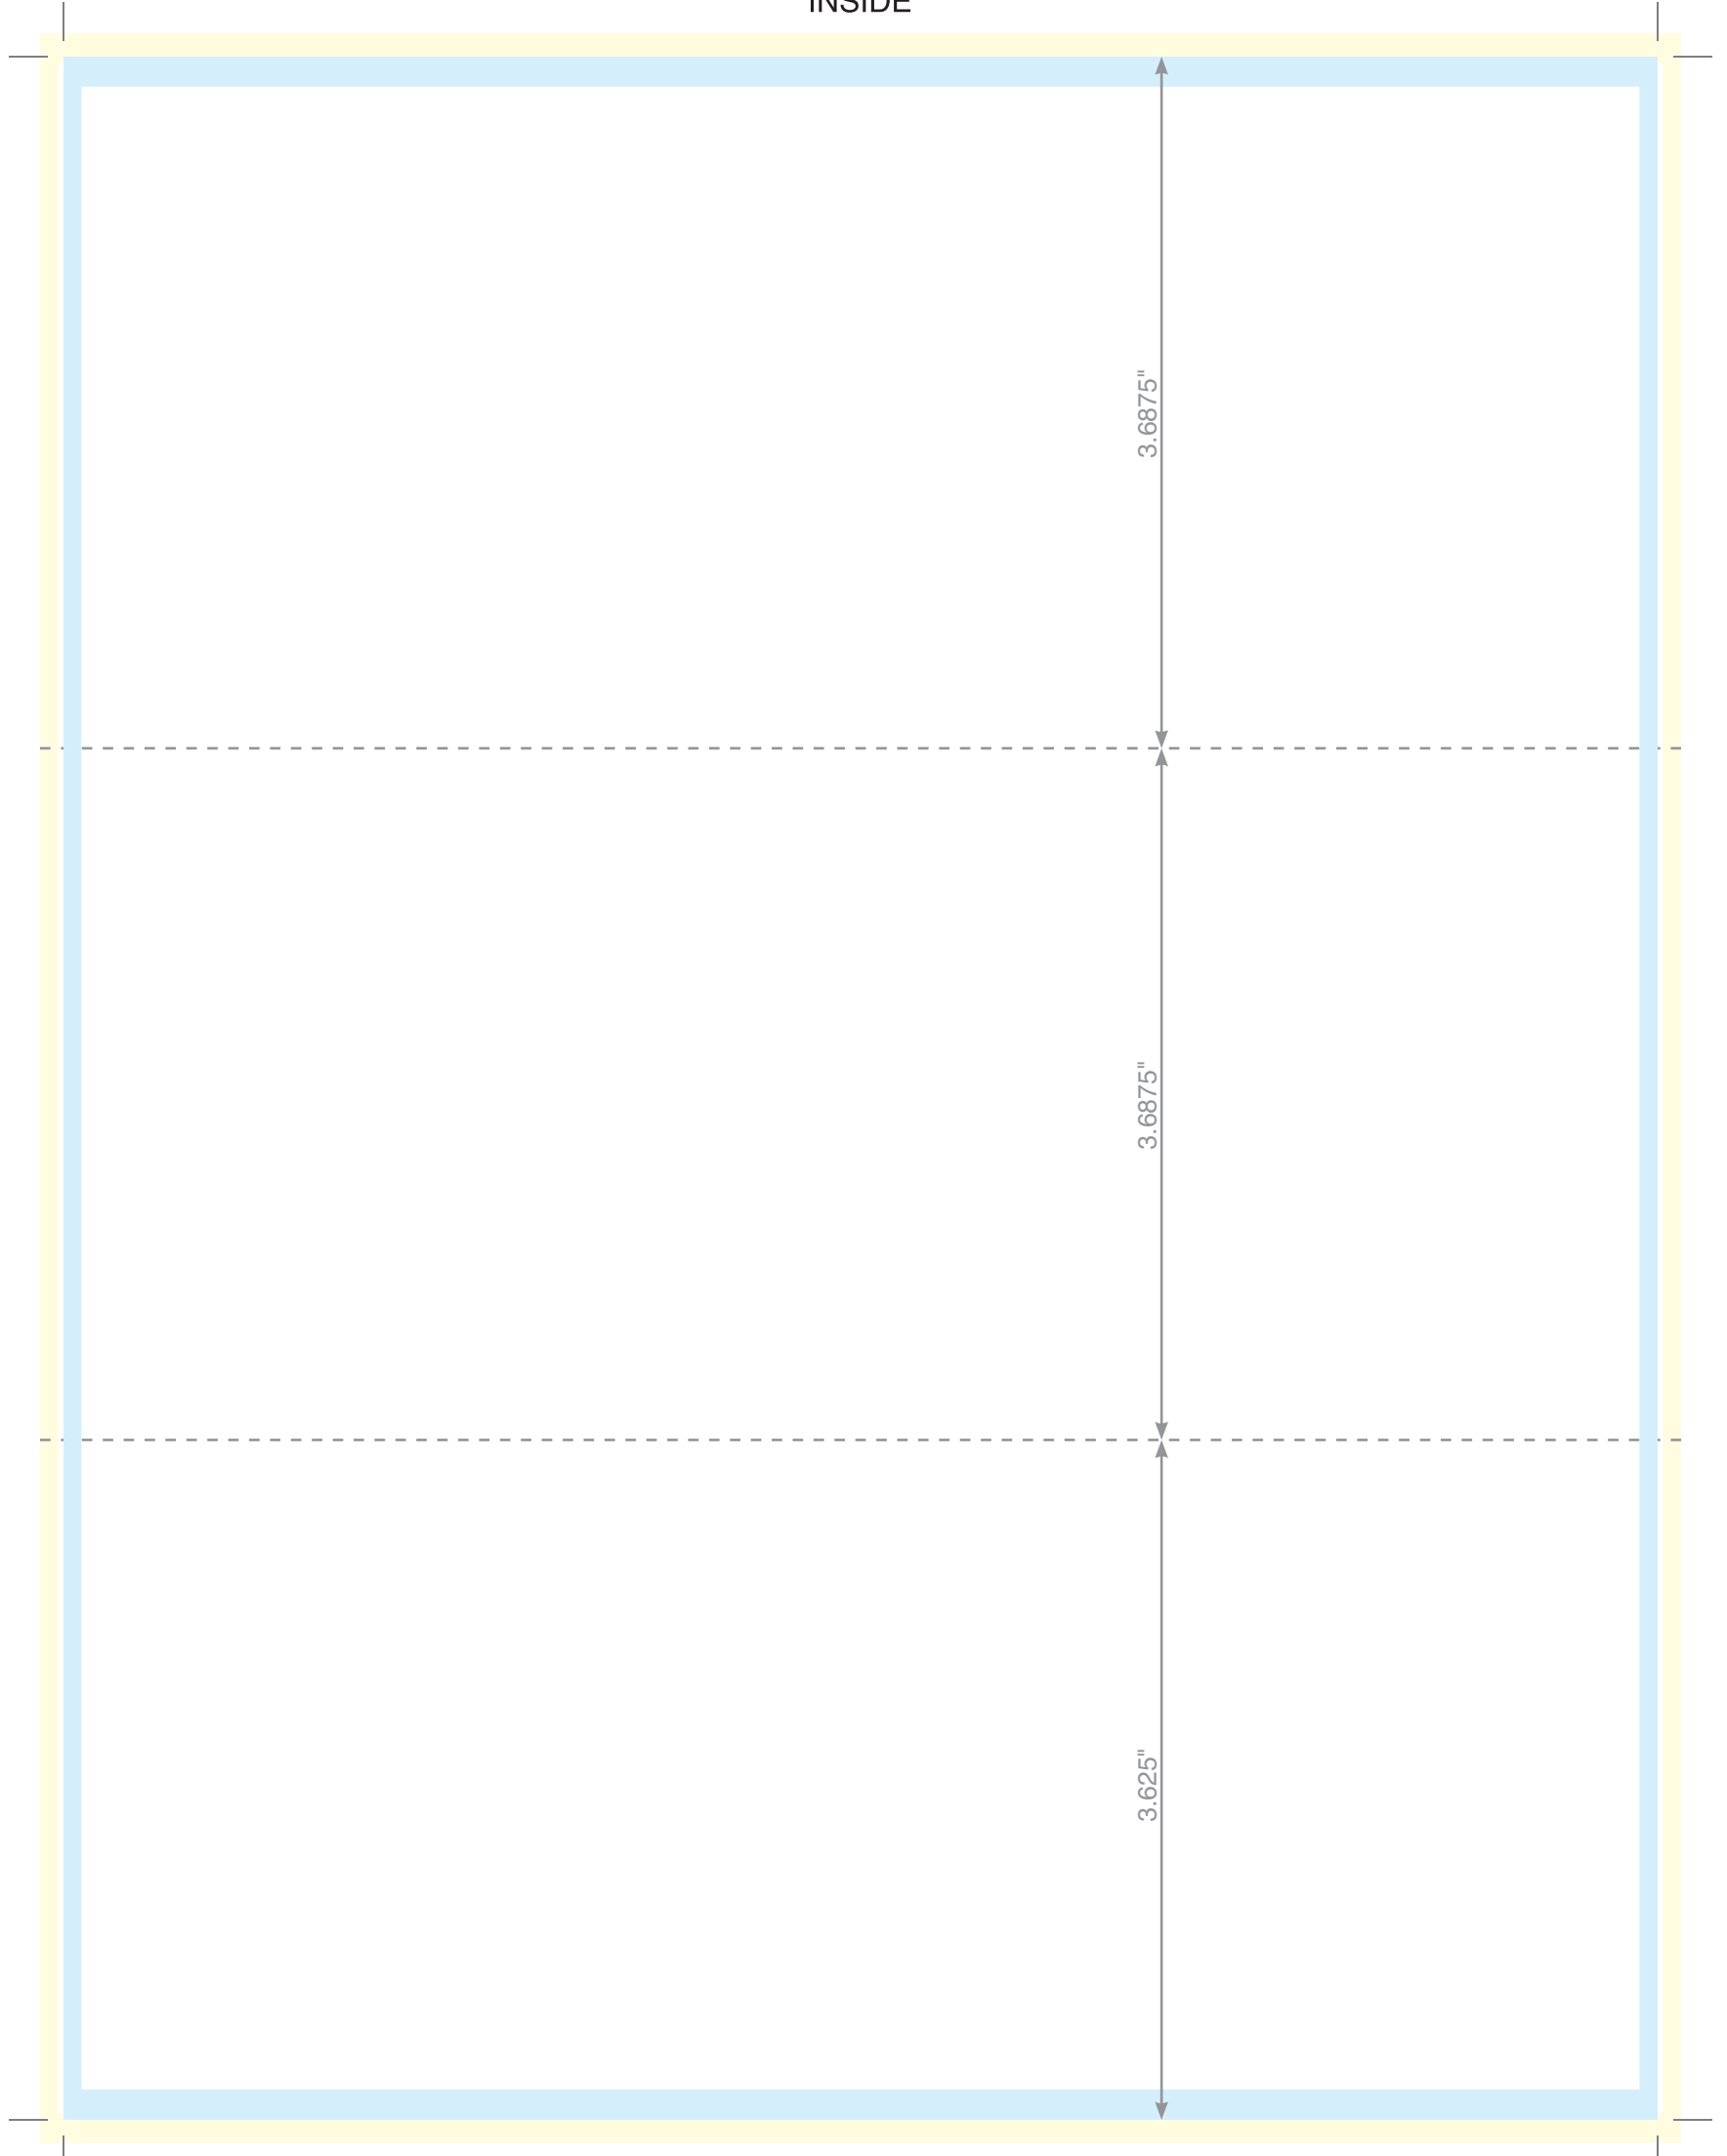

OUTSIDE

Product: 8.5 x 11 Portrait Roll Fold Brochure
Actual Document Size: 8.5 x 11
□ Bleed □ Safe Area | Folds | Document Size

843.745.0001
artwork @rsaprinting.com

INSIDE

Product: 8.5 x 11 Portrait Roll Fold Brochure
Actual Document Size: 8.5 x 11
□ Bleed □ Safe Area | Folds | Document Size