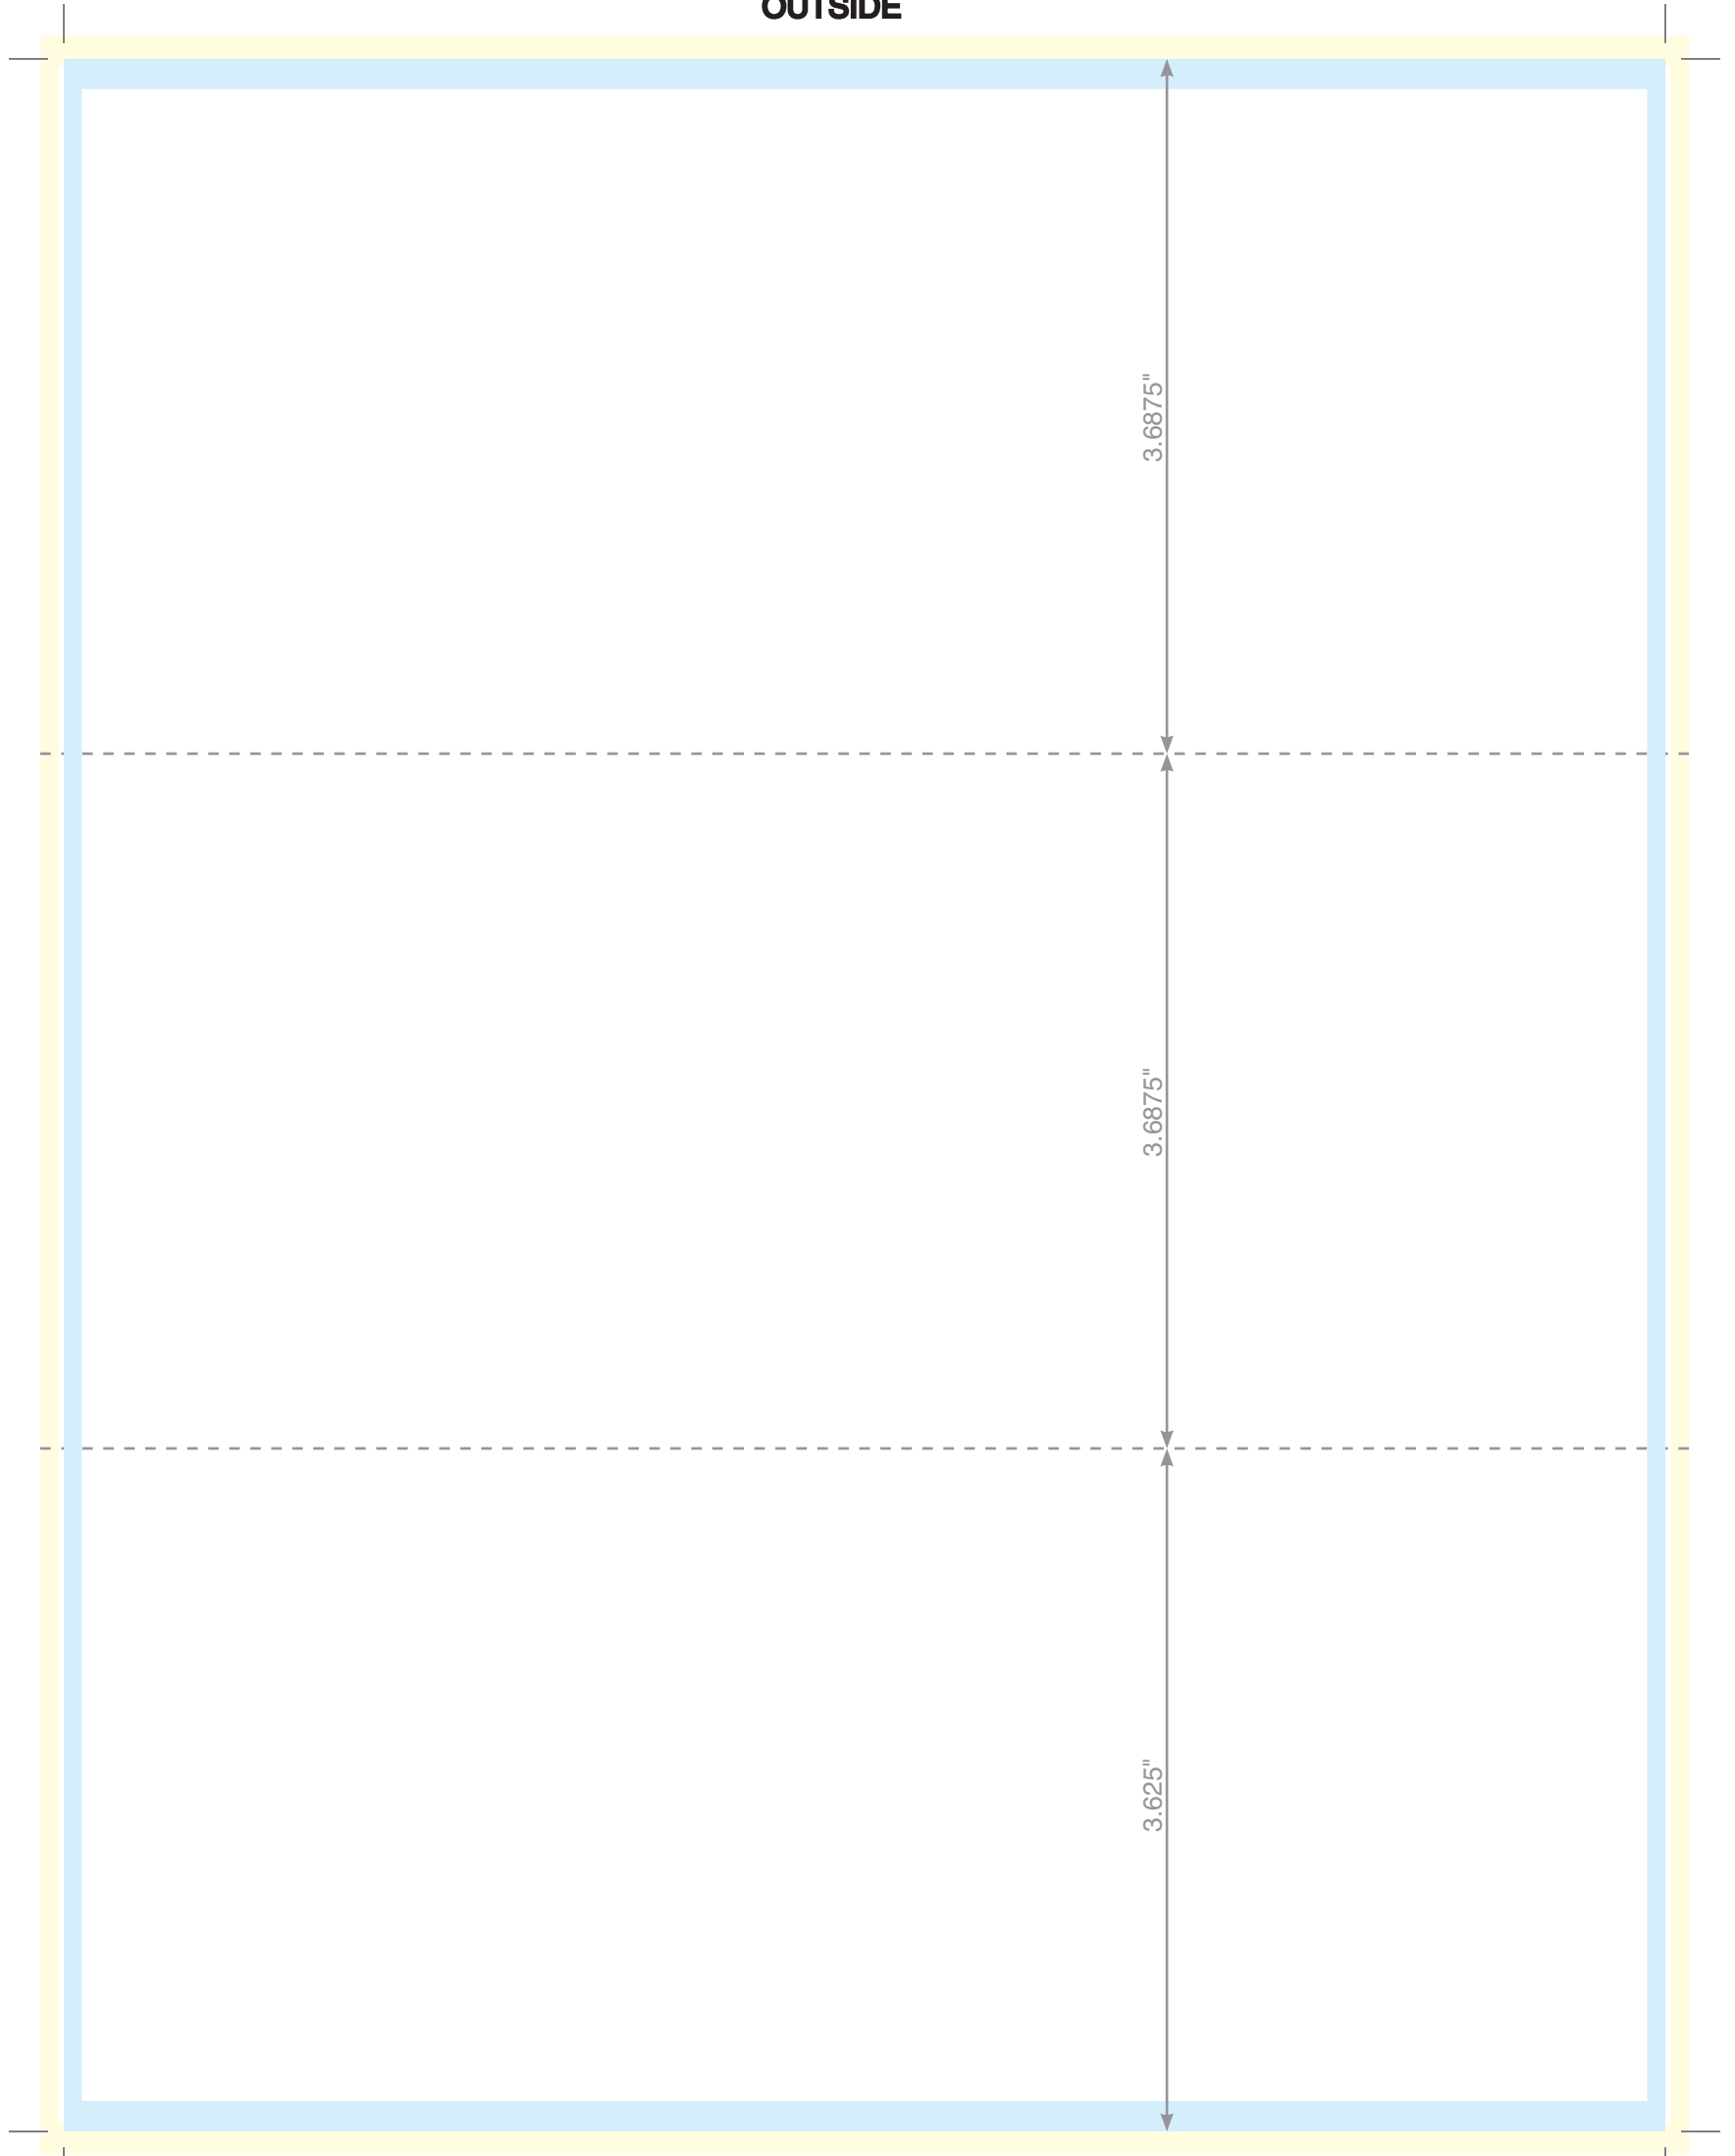

OUTSIDE

Product: 8.5 x 11 Portrait Roll Fold Brochure
Actual Document Size: 8.5 x 11
□ Bleed □ Safe Area | Folds | Document Size

843.745.0001
artwork @rsaprinting.com

INSIDE

Product: 8.5 x 11 Portrait Roll Fold Brochure
Actual Document Size: 8.5 x 11
□ Bleed □ Safe Area | Folds | Document Size